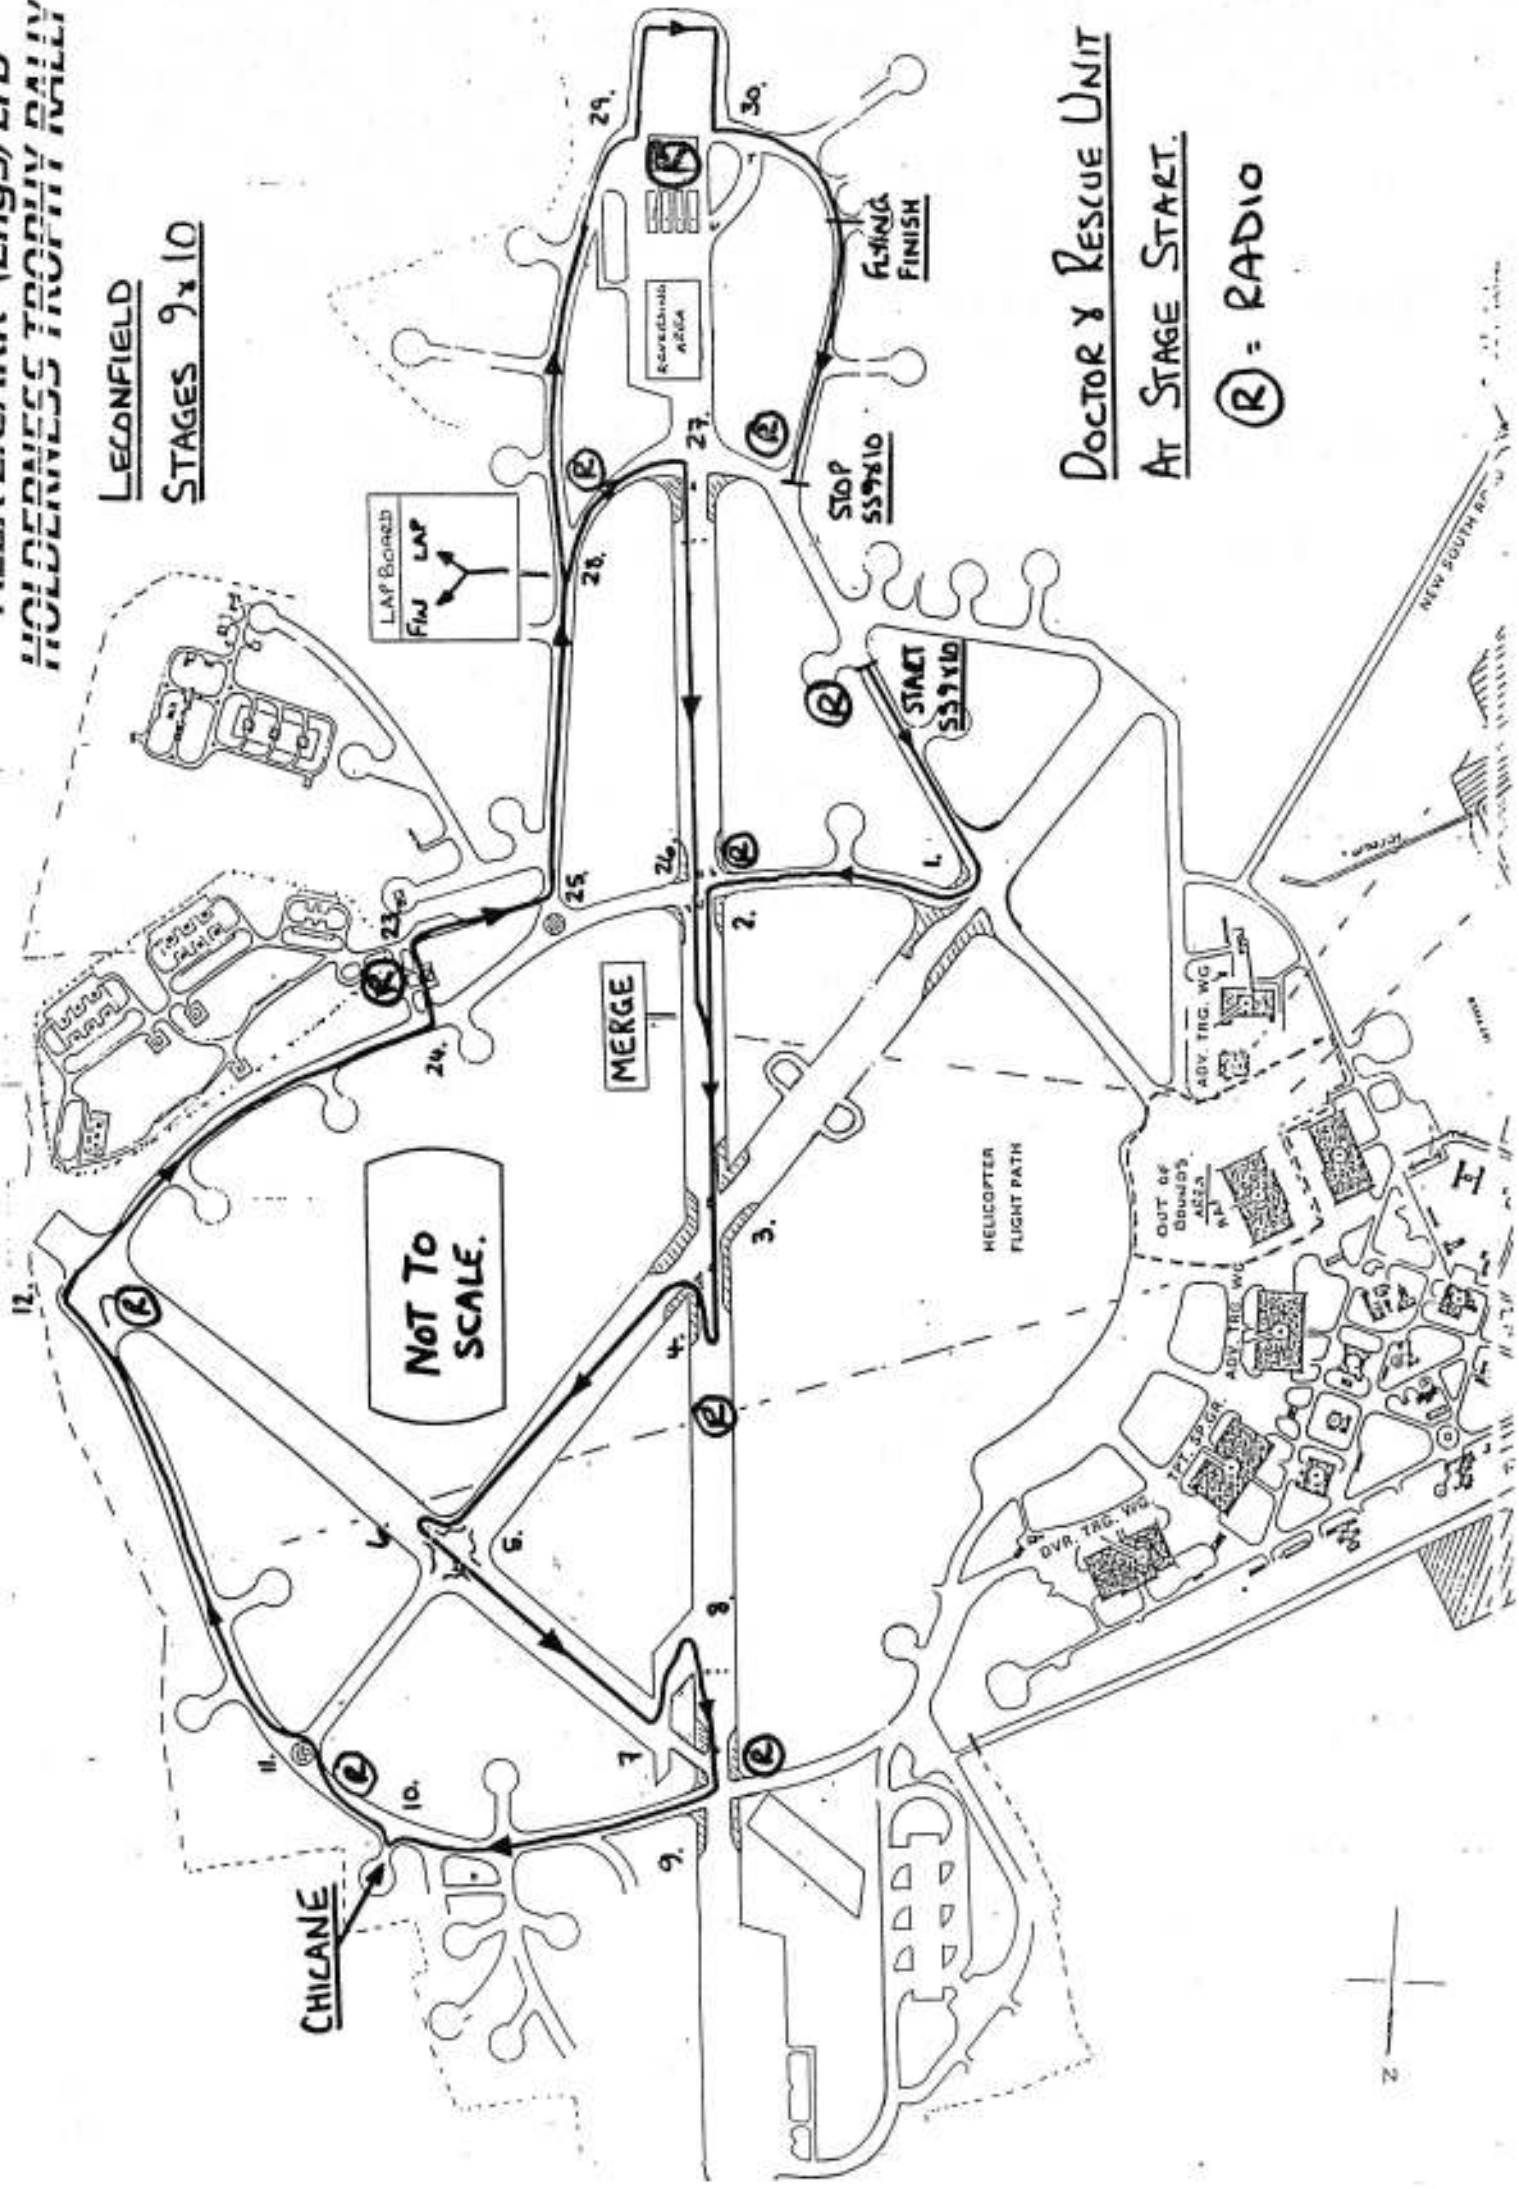

DRIFFIELD
STAGES 1 & 2

**DOCTOR AND RESCUE
UNIT AT STAGE START.**

ALEX E. CARR (ENGS) LTD
HOLDERNESS TROPHY RALLY

LECONFIELD

STAGES 3, 4, 5 & 6.

DOCTOR & RESCUE UNIT
AT STAGE STREET 3 & 5.

(R) = RADIO

CHICANE

CHICANE

START SS 7 x II

STOP SS 7 x II

FLYING FINISH SS 7 x II

- ! CAUTION - YUMP
- ! CAUTION
- Ⓜ Radio Position

ALEX E. CARR (ENGS) LTD
HOLDERNESS TROPHY RALLY

DALTON PARK
STAGE 8.

RESCUE UNIT
AT STAGE START.

(R) = RADIO

ALEX E. CARR (Engs) LTD
HOLDERNESS TROPHY RALLY

LECONFIELD
STAGES 9 x 10

DOCTOR & RESCUE UNIT
AT STAGE START.
(R) = RADIO