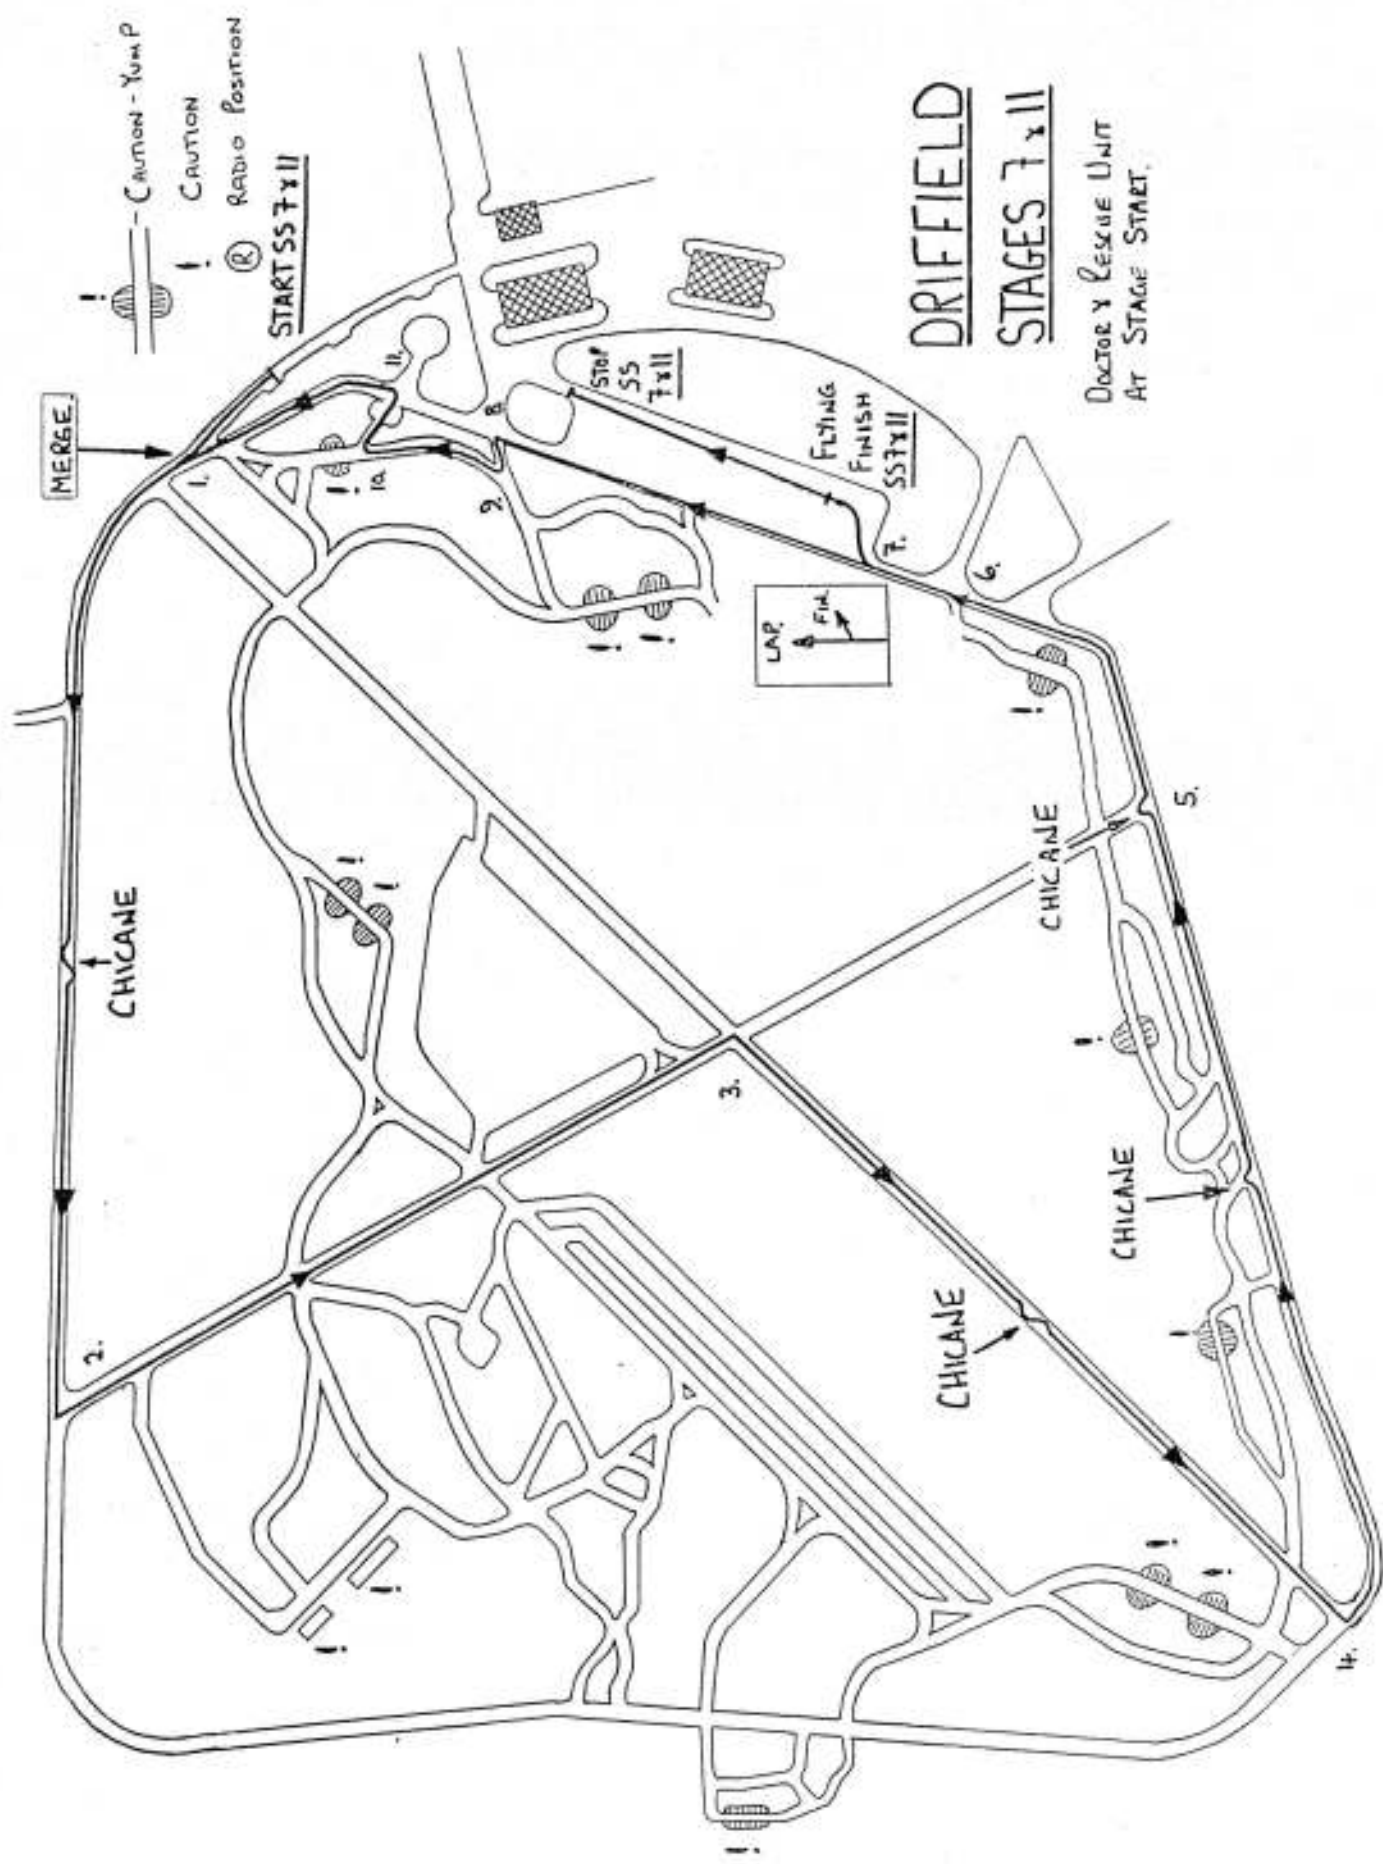

DRIFFIELD
STAGES 1 & 2

**DOCTOR AND RESCUE
UNIT AT STAGE START.**

ALEX E. CARR (ENGS) LTD
HOLDERNESS TROPHY RALLY

LECONFIELD

STAGES 3, 4, 5 & 6.

DOCTOR & RESCUE UNIT
AT STAGE STREET 3 & 5.

(R) = RADIO

CHICANE

NOT TO SCALE.

ALEX E. CARR (ENGS) LTD
HOLDERNESS TROPHY RALLY

DRIFFIELD
STAGES 7 x II

DOCTOR & RESCUE UNIT
AT STAGE START.

MERGE

CHICANE

CHICANE

CHICANE

CHICANE

START SS 7 x II

STOP SS 7 x II

FLYING FINISH SS 7 x II

- ! CAUTION - YUMP
- ! CAUTION
- Ⓜ Radio Position

ALEX E. CARR (ENGS) LTD
HOLDERNESS TROPHY RALLY

DALTON PARK
STAGE 8.

RESCUE UNIT
AT STAGE START.

(R) = RADIO

ALEX E. CARR (Engs) LTD
HOLDERNESS TROPHY RALLY

LECONFIELD
STAGES 9 x 10

DOCTOR & RESCUE UNIT
AT STAGE START.
(R) = RADIO