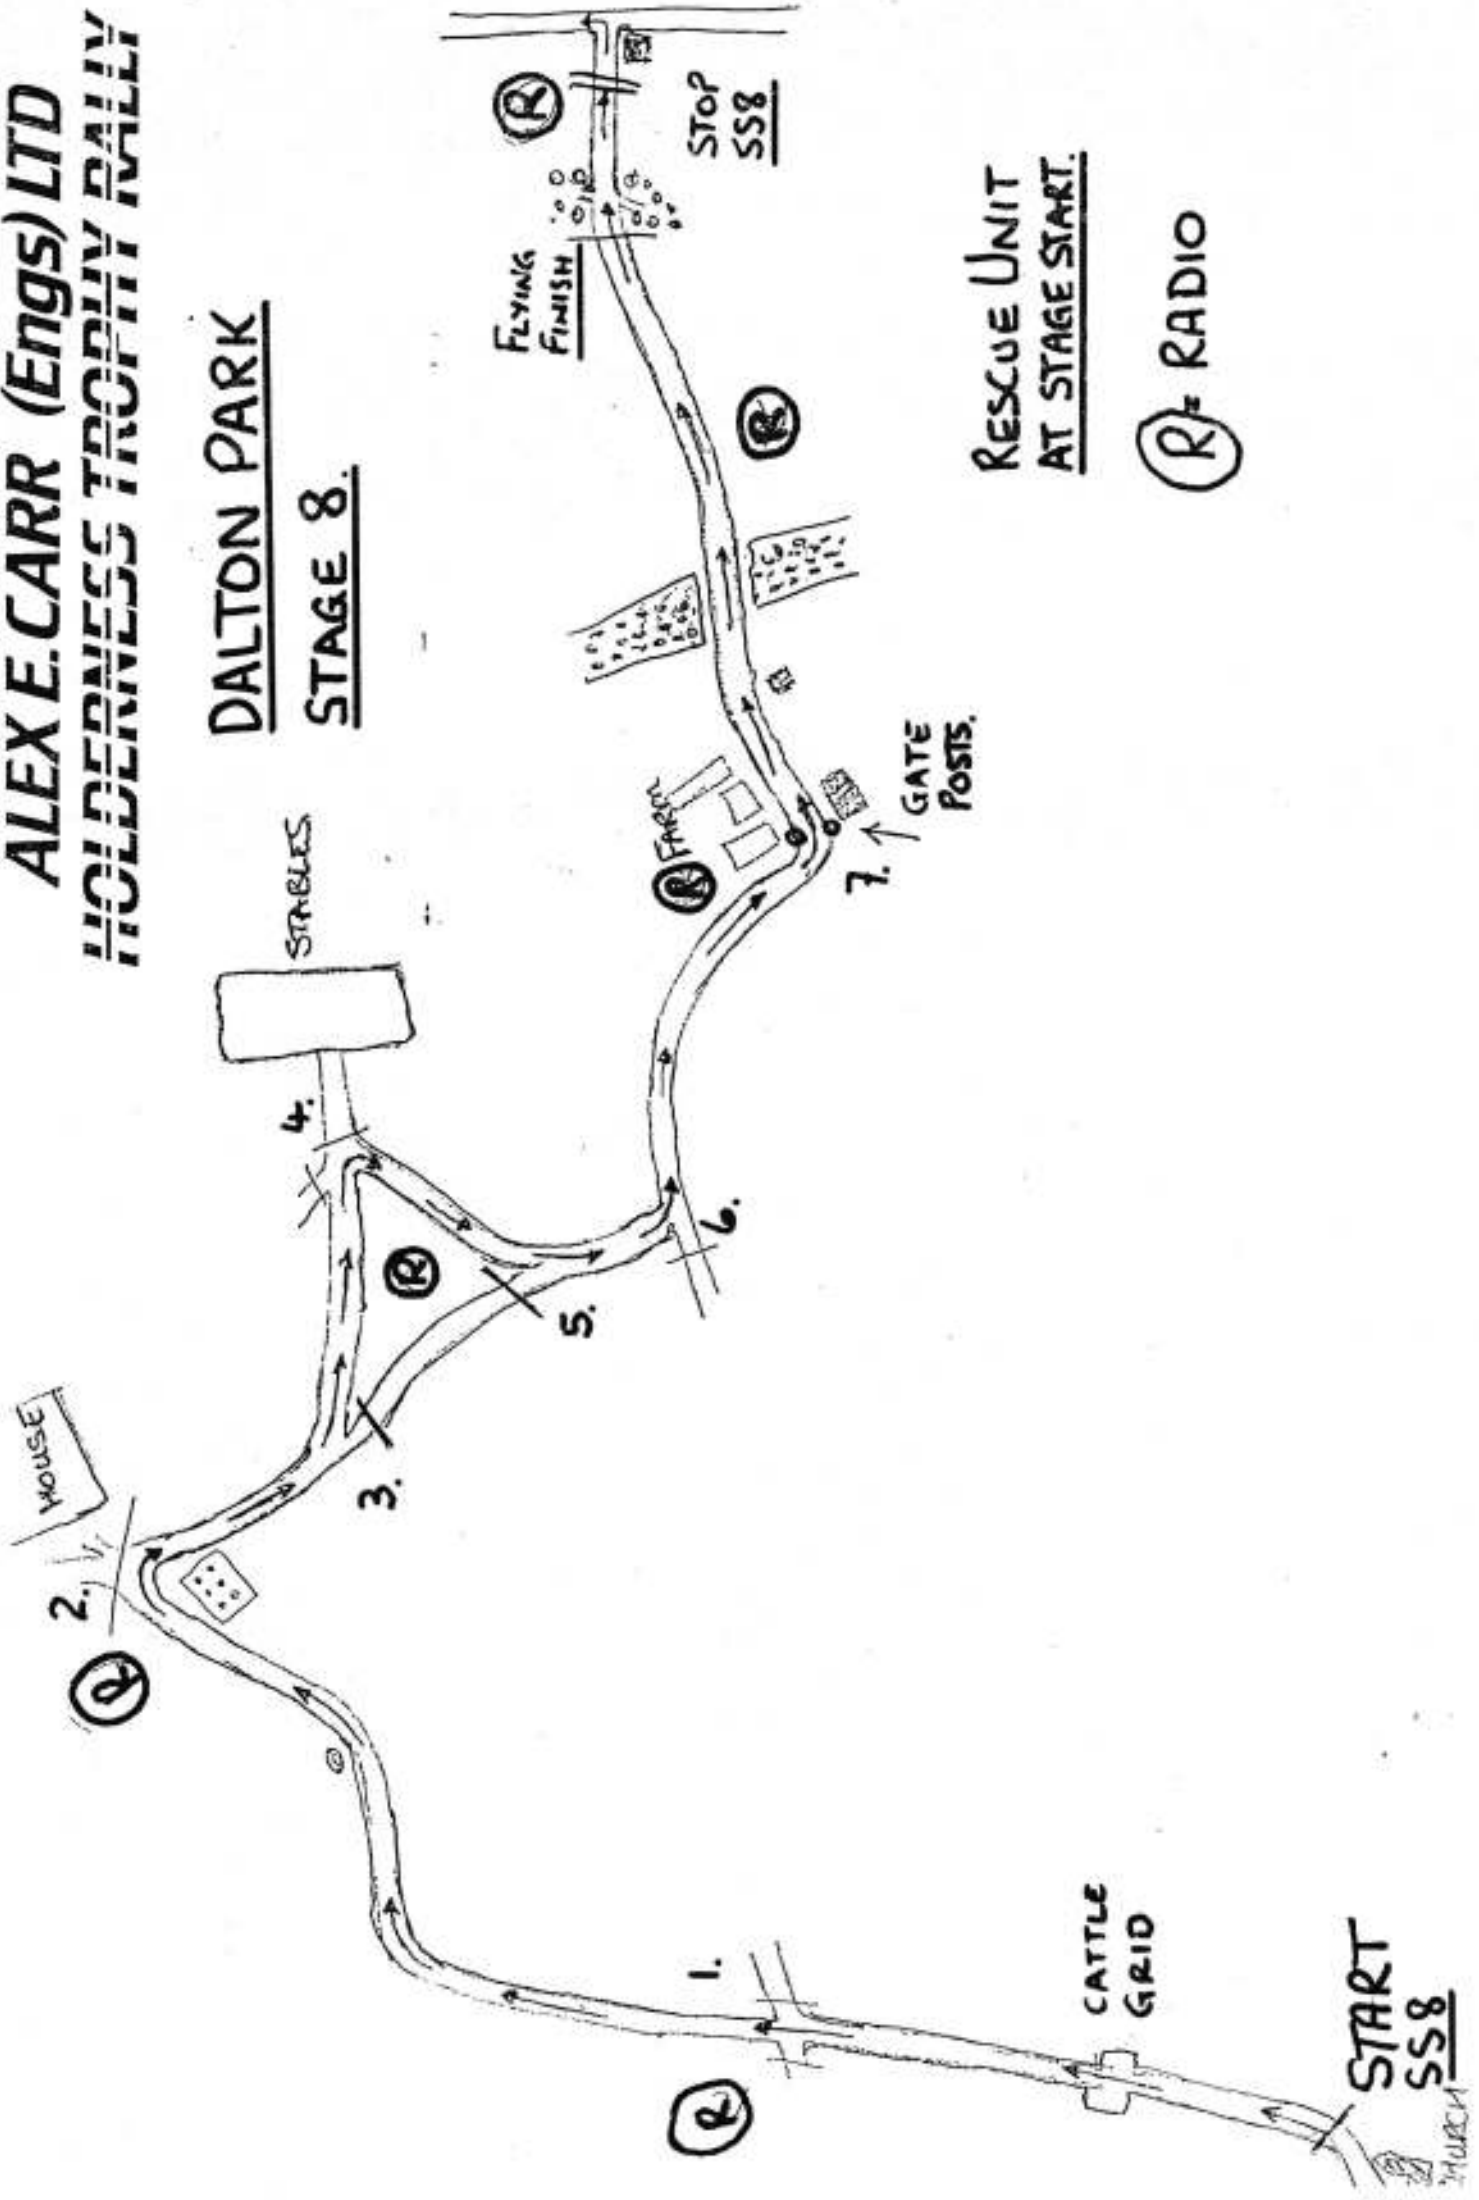

DRIFFIELD
STAGES 1 & 2

**DOCTOR AND RESCUE
UNIT AT STAGE START.**

ALEX E. CARR (ENGS) LTD
HOLDERNESS TROPHY RALLY

LECONFIELD

STAGES 3, 4, 5 & 6.

DOCTOR & RESCUE UNIT
AT STAGE STREET 3 & 5.

(R) = RADIO

CHICANE

CHICANE

START SS 7 x II

STOP SS 7 x II

FLYING FINISH SS 7 x II

- ! CAUTION - YUMP
- ! CAUTION
- Ⓜ Radio Position

ALEX E. CARR (ENGS) LTD
HOLDERNESS TROPHY RALLY

DALTON PARK
STAGE 8.

RESCUE UNIT
AT STAGE START.

(R) = RADIO

ALEX E. CARR (Engs) LTD
HOLDERNESS TROPHY RALLY

LECONFIELD
STAGES 9 x 10

DOCTOR & RESCUE UNIT
AT STAGE START.
(R) = RADIO