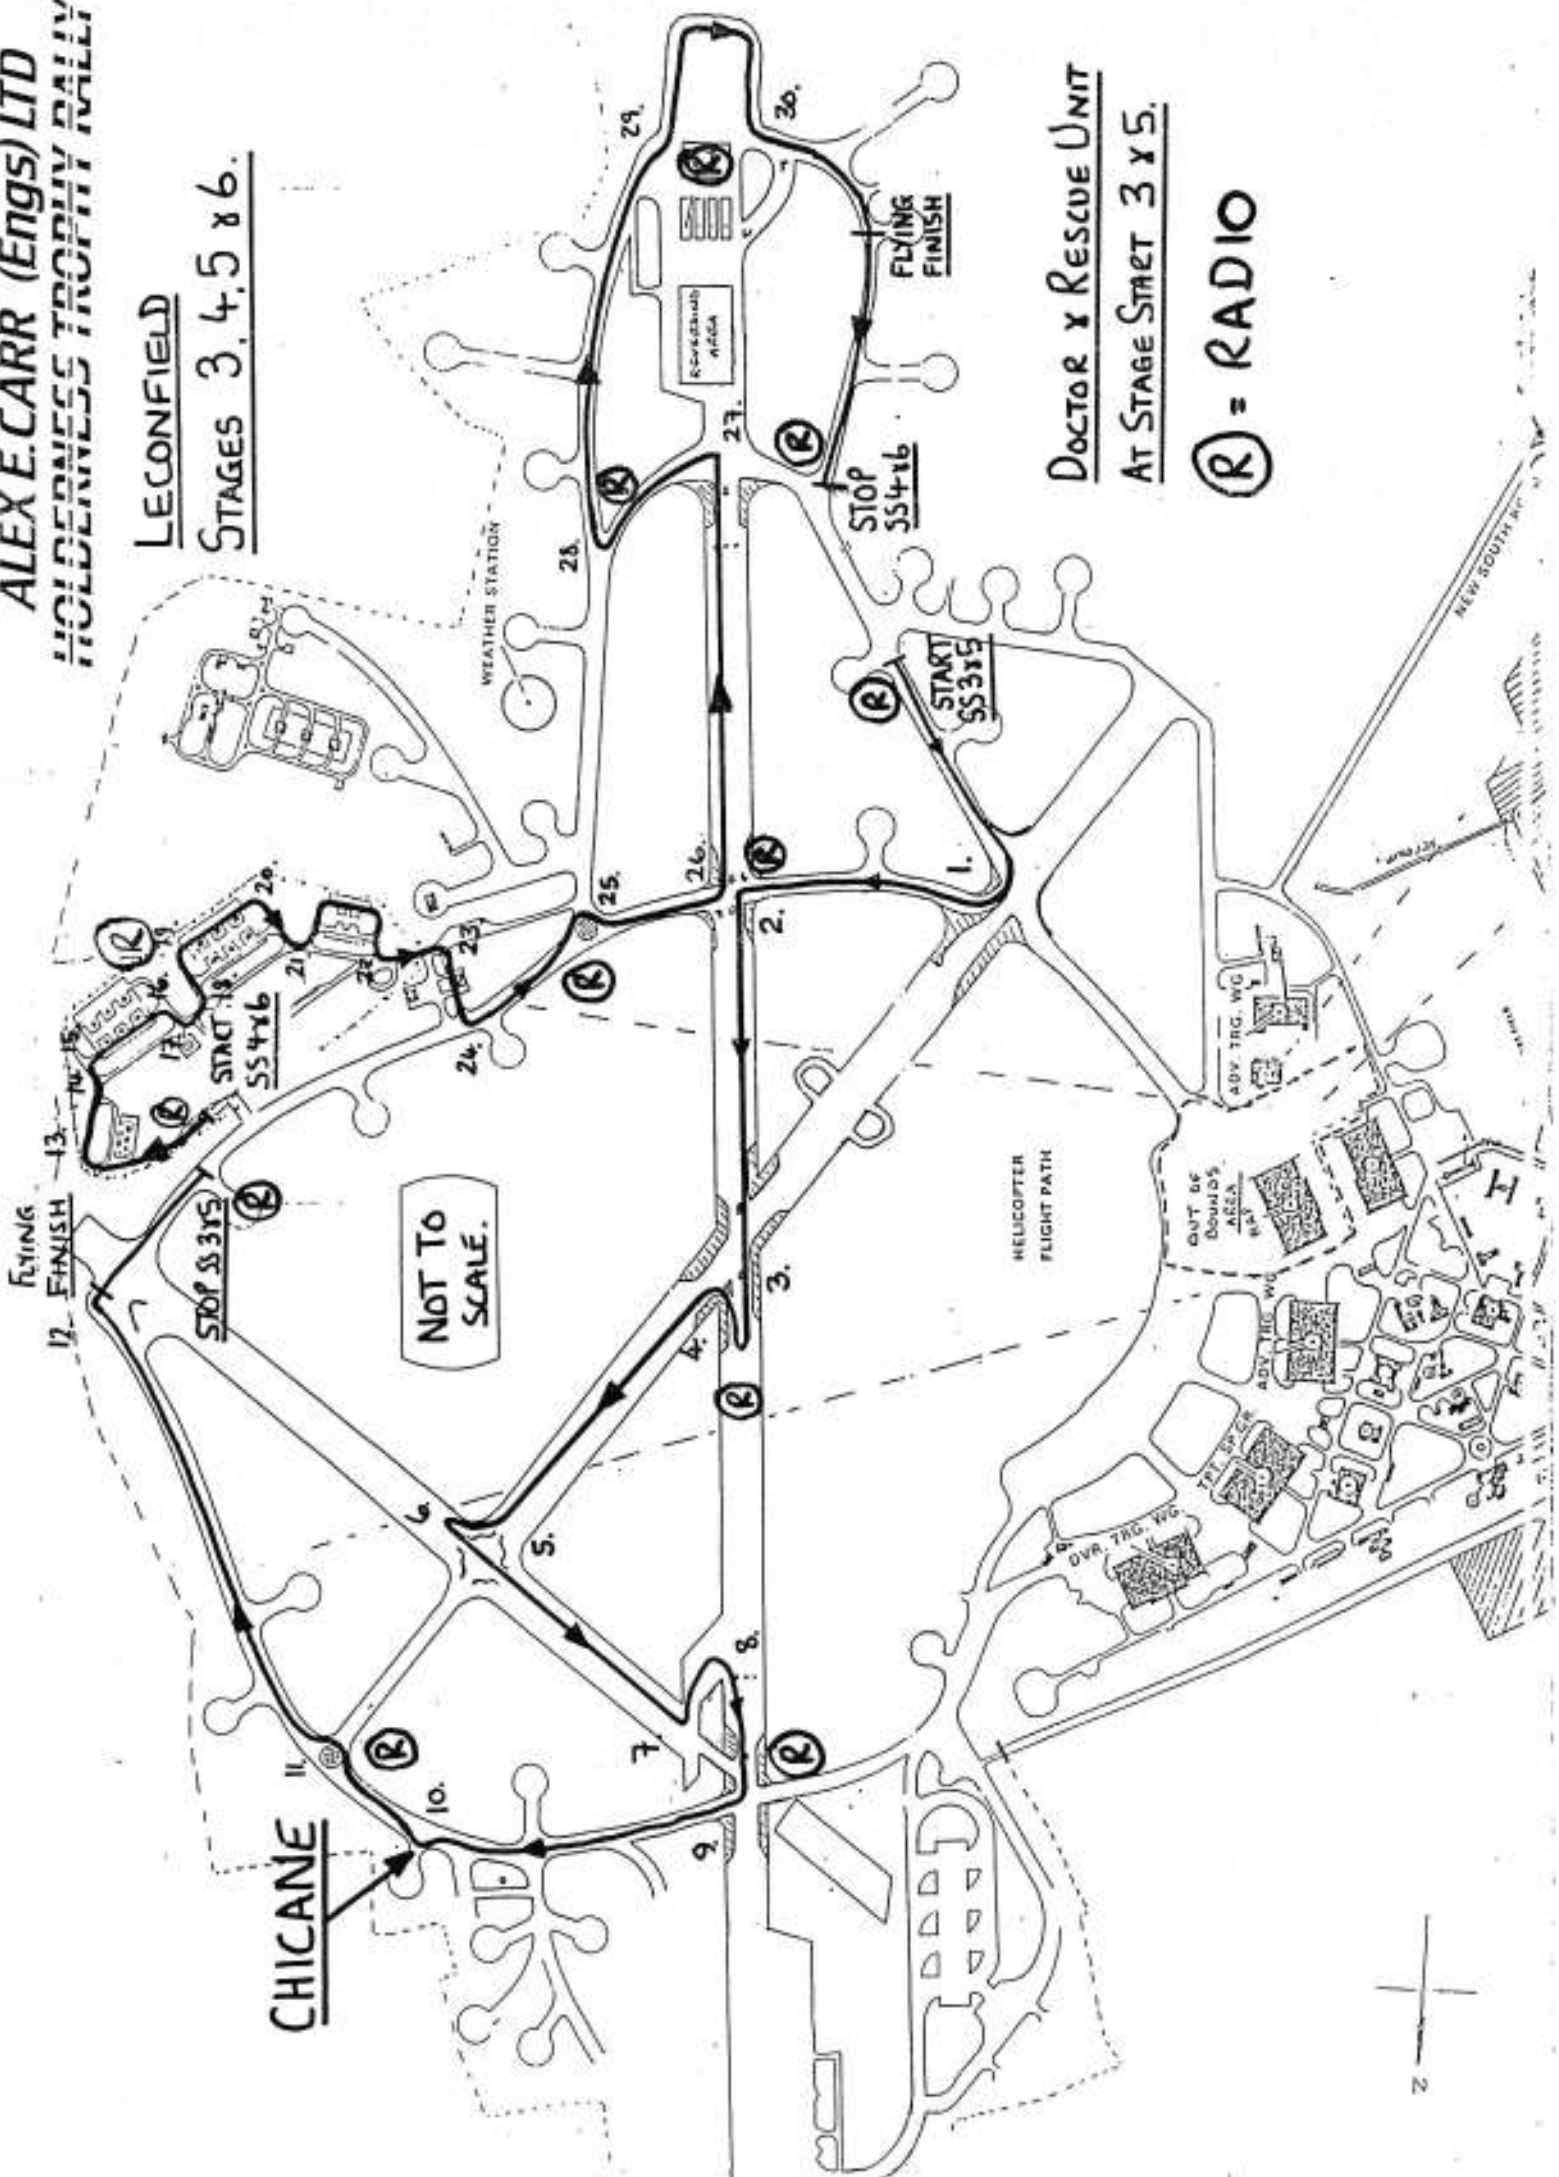

DRIFFIELD
STAGES 1 & 2

**DOCTOR AND RESCUE
UNIT AT STAGE START.**

ALEX E. CARR (ENGS) LTD
HOLDERNESS TROPHY RALLY

LECONFIELD

STAGES 3, 4, 5 & 6.

DOCTOR & RESCUE UNIT
AT STAGE STREET 3 & 5.

(R) = RADIO

CHICANE

NOT TO SCALE.

ALEX E. CARR (ENGS) LTD
HOLDERNESS TROPHY RALLY

DRIFFIELD
STAGES 7 x II

DOCTOR & RESCUE UNIT
AT STAGE START.

MERGE

CHICANE

CHICANE

CHICANE

CHICANE

START SS 7 x II

STOP SS 7 x II

FLYING FINISH SS 7 x II

- ! CAUTION - YUMP
- ! CAUTION
- Ⓜ Radio Position

ALEX E. CARR (ENGS) LTD
HOLDERNESS TROPHY RALLY

DALTON PARK
STAGE 8.

RESCUE UNIT
AT STAGE START.

(R) = RADIO

ALEX E. CARR (Engs) LTD
HOLDERNESS TROPHY RALLY

LECONFIELD
STAGES 9 x 10

DOCTOR & RESCUE UNIT
AT STAGE START.
(R) = RADIO